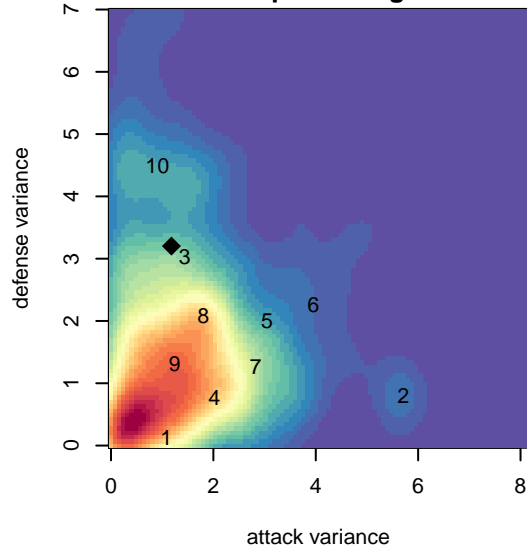

# CSC Storm G02

Corvallis SC  
 Corvallis, OR  
 G02 total strength=1400  
 attack=9.69 defense=6.6  
 fall league = PTT G02 Premier  
 spr league = Win OYS G02 Premier

alt names used:  
 CORVALLIS CSC 02G (OR)  
 Corvallis SC 02G  
 CSC 02G  
 CSC 02G  
 Corvallis SC 02G  
 Corvallis SC 02G

Venues played:  
 2016 Capital Cup GU15  
 2016 Beaverton Cup GU15 Silver  
 2016 Bend Premier Cup Christine Sinclair (Gol  
 2016 PTT G02 Premier  
 2016 Win OYS G02 Premier  
 2016 OYS State Cup G02

**attack and defense variance (black dot)  
relative to other teams  
and top 10 in region**

**attack and defense rating  
relative to others at age  
and all opponents in last 13 months**

**Performance relative to 13 month average**