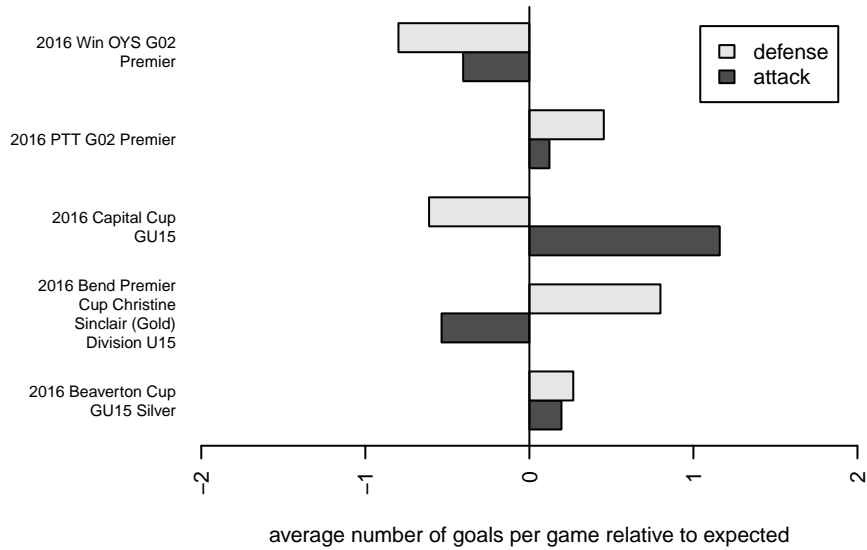

# CSC Storm G02

Corvallis SC  
 Corvallis, OR  
 G02 total strength=1400  
 attack=9.69 defense=6.6  
 fall league = PTT G02 Premier  
 spr league = Win OYS G02 Premier

alt names used:  
 CORVALLIS CSC 02G (OR)  
 Corvallis SC 02G  
 CSC 02G  
 CSC 02G  
 Corvallis SC 02G  
 Corvallis SC 02G

Venues played:  
 2016 Capital Cup GU15  
 2016 Beaverton Cup GU15 Silver  
 2016 Bend Premier Cup Christine Sinclair (Gol  
 2016 PTT G02 Premier  
 2016 Win OYS G02 Premier  
 2016 OYS State Cup G02

**attack and defense variance (black dot)  
relative to other teams  
and top 10 in region**

**attack and defense rating  
relative to others at age  
and all opponents in last 13 months**

**Performance relative to 13 month average**