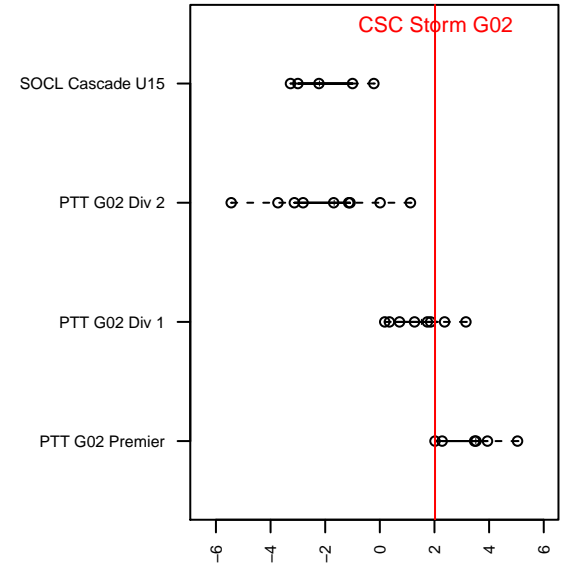

# CSC Storm G02

Corvallis SC  
 Corvallis, OR  
 G02 total strength=1400  
 attack=9.69 defense=6.6  
 fall league = PTT G02 Premier  
 spr league = Win OYS G02 Premier

alt names used:  
 CORVALLIS CSC 02G (OR)  
 Corvallis SC 02G  
 CSC 02G  
 CSC 02G  
 Corvallis SC 02G  
 Corvallis SC 02G

Venues played:  
 2016 Capital Cup GU15  
 2016 Beaverton Cup GU15 Silver  
 2016 Bend Premier Cup Christine Sinclair (Gol  
 2016 PTT G02 Premier  
 2016 Win OYS G02 Premier  
 2016 OYS State Cup G02

**attack and defense variance (black dot)  
relative to other teams  
and top 10 in region**

**attack and defense rating  
relative to others at age  
and all opponents in last 13 months**

**Performance relative to 13 month average**