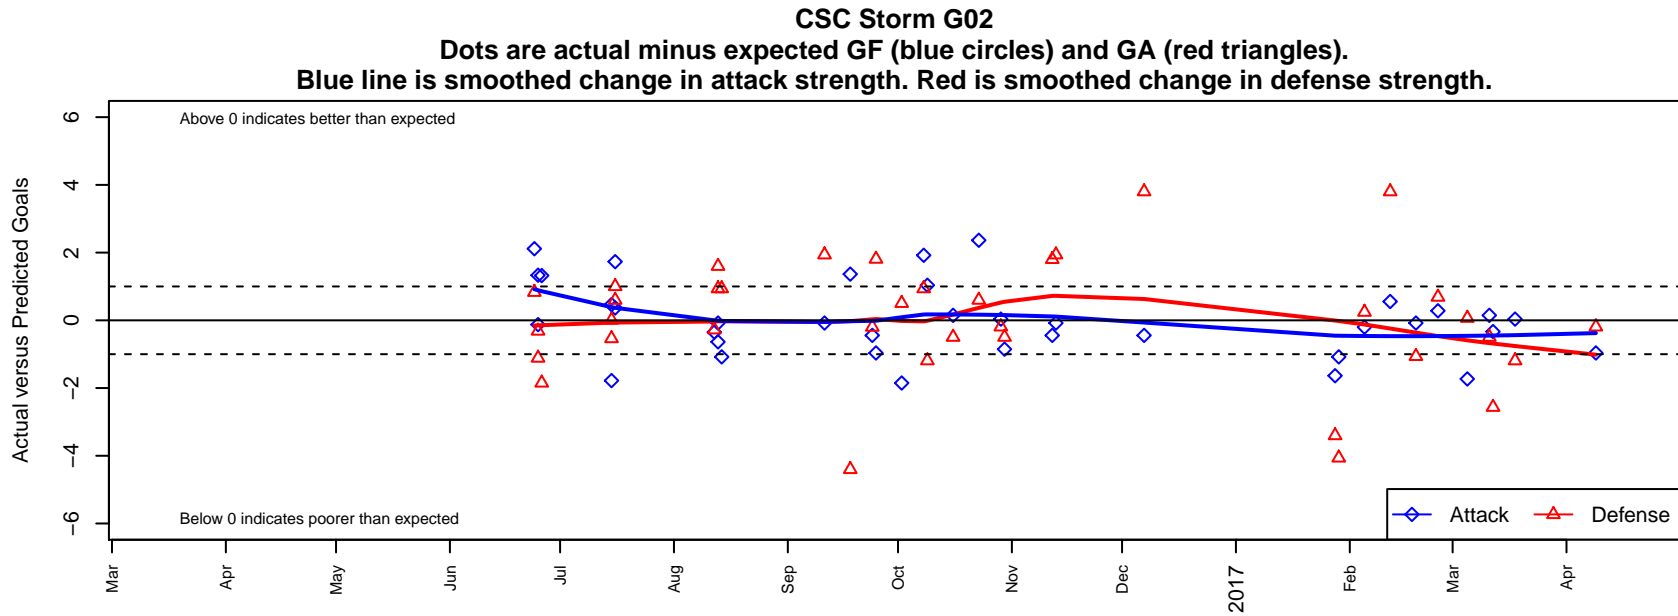

# CSC Storm G02

Corvallis SC  
 Corvallis, OR  
 G02 total strength=1400  
 attack=9.69 defense=6.6  
 fall league = PTT G02 Premier  
 spr league = Win OYS G02 Premier

alt names used:  
 CORVALLIS CSC 02G (OR)  
 Corvallis SC 02G  
 CSC 02G  
 CSC 02G  
 Corvallis SC 02G  
 Corvallis SC 02G

**attack and defense variance (black dot)  
relative to other teams  
and top 10 in region**

**attack and defense rating  
relative to others at age  
and all opponents in last 13 months**

**Performance relative to 13 month average**