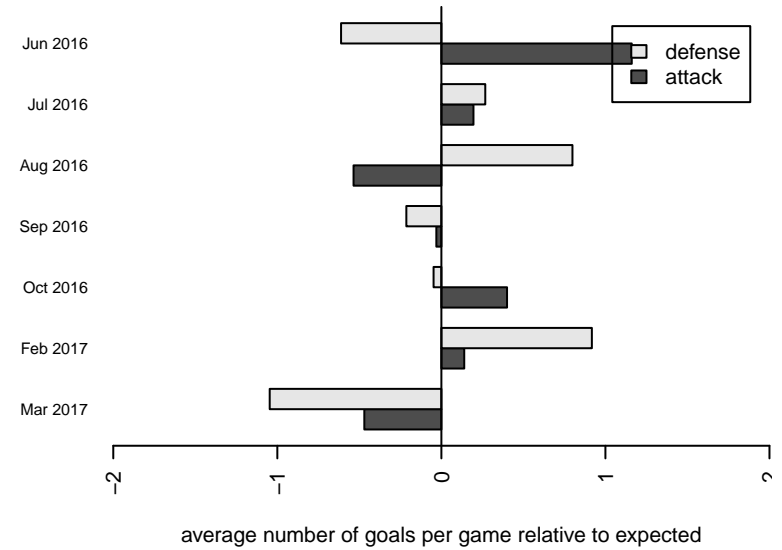

Performance relative to 13 month average